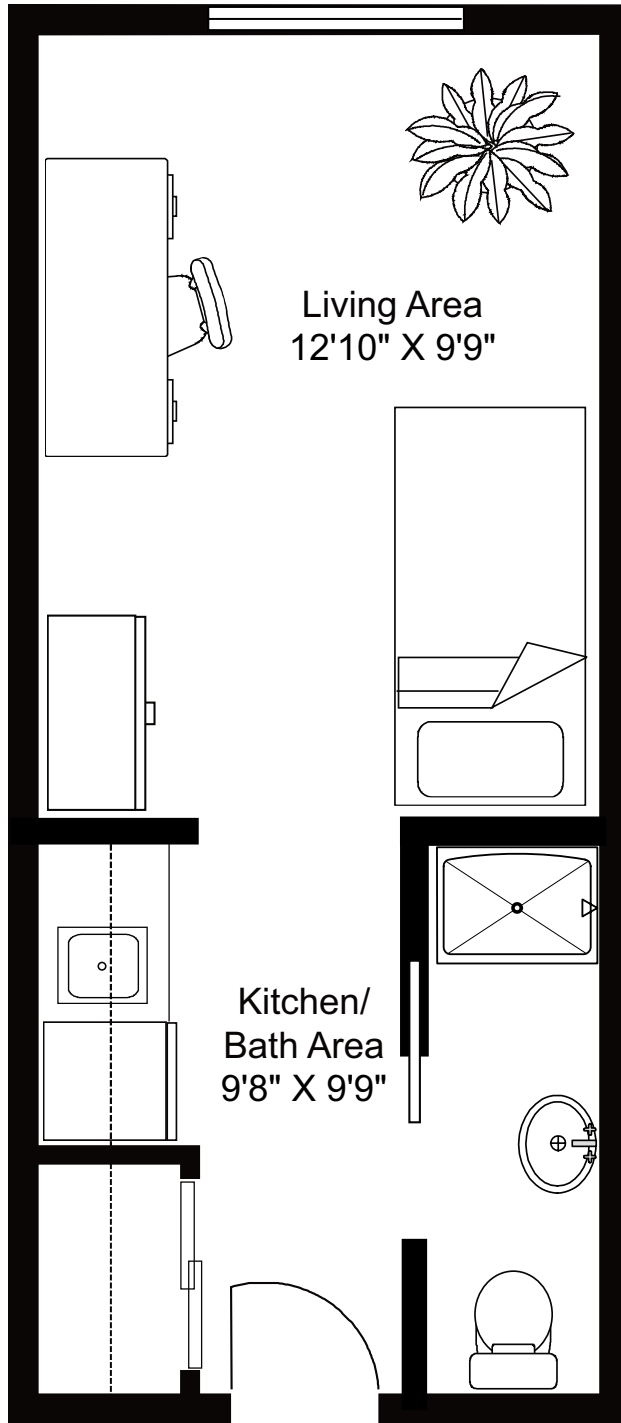

THE REGENT APARTMENTS

STUDIO, ONE BATH · 250 SQUARE FEET

1402 Regent Street • Madison, WI 53711
Phone: 608.258.4900 • www.SteveBrownApts.com/Regent
A Steve Brown Apartments Community

All measurements are approximate and individual units will vary.